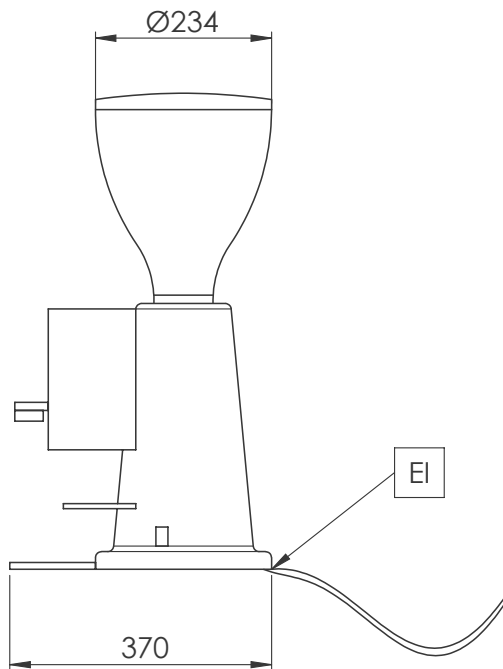

Coffee System Doser Coffee Grinder, Flat 65 mm

ITEM # _____

MODEL # _____

NAME # _____

SIS # _____

AIA # _____

602543 (GRND600)

Doser Coffee Grinder, flat,
65mm

Experience the Excellence
www.electroluxprofessional.com

Side

Front

Electric

Supply voltage:	602543 (GRND600)	230 V/1N ph/50/60 Hz
Electrical power max.:		0.34 kW
Plug type:		CE-SCHUKO

Key Information:

External dimensions, Width:	230 mm
External dimensions, Depth:	370 mm
External dimensions, Height:	600 mm
Net weight:	13 kg
Shipping weight:	14 kg
Shipping height:	300 mm
Shipping width:	450 mm
Shipping depth:	700 mm
Shipping volume:	0.09 m ³