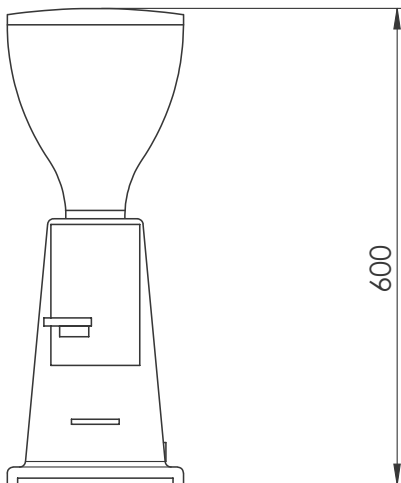

Coffee System Doser Coffee Grinder, Flat 65 mm

ITEM # _____

MODEL # _____

NAME # _____

SIS # _____

AIA # _____

602543 (GRND600)

Doser Coffee Grinder, flat,
65mm

Experience the Excellence
www.electroluxprofessional.com

Side

Front

Electric

Supply voltage:	602543 (GRND600)	230 V/1N ph/50/60 Hz
Electrical power max.:		0.34 kW
Plug type:		CE-SCHUKO

Key Information:

External dimensions, Width:	230 mm
External dimensions, Depth:	370 mm
External dimensions, Height:	600 mm
Net weight:	13 kg
Shipping weight:	14 kg
Shipping height:	300 mm
Shipping width:	450 mm
Shipping depth:	700 mm
Shipping volume:	0.09 m ³